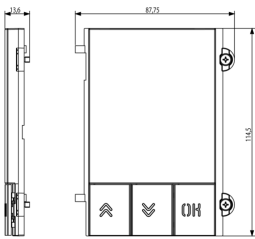

Shared A/V components: Pixel display front module slate grey

41118.02

ELVOX Door entry system / Video entry outdoor stations / Shared A/V components / Front covers

Pixel display front module slate grey

Display front module for Due Fili Plus electronic unit 41018, slate grey

3 - Active

1 NR

• [Multilanguage instructions sheet \(5969 kb\)](#)

- [Pixel video door entry panel](#)
- [Retrofit with existing back boxes](#)
- [After Installation](#)
- [Interacting with the TAB Free](#)

- **Class group:** Communication technique
- **Class:** Mounting element for indoor station door communication
- **Material:** Aluminium

- **Colour:** Grey
- **Height:** 114,50 mm
- **Depth:** 13,60 mm

• 00. CE Marking - EU

• 43. UKCA mark - Great Britain

8013406271662
1 NR
12x9.1x1.9 [cm]
56.1 [g]

8013406271679
5 NR
13.3x10.2x10 [cm]
330.6 [g]

Vimar