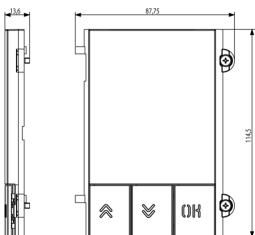

Shared A/V components: Pixel display front module white

41118.03

ELVOX Door entry system / Video entry outdoor stations / Shared A/V components / Front covers

Pixel display front module white

Display front module for Due Fili Plus electronic unit 41018, white

3 - Active

1 NR

• [Multilanguage instructions sheet \(5969 kb\)](#)

- [Pixel video door entry panel](#)
- [Retrofit with existing back boxes](#)
- [After Installation](#)
- [Interacting with the TAB Free](#)
- [Installation and configuration](#)

- **Class group:** Communication technique
- **Class:** Mounting element for indoor station door communication
- **Material:** Aluminium

- **Colour:** White
- **Height:** 114,50 mm
- **Depth:** 13,60 mm

• 00. CE Marking - EU

• 43. UKCA mark - Great Britain

8013406271686
1 NR
12x9.1x1.9 [cm]
56.1 [g]

8013406271693
5 NR
13.3x10.2x10 [cm]
331.1 [g]

Vimar