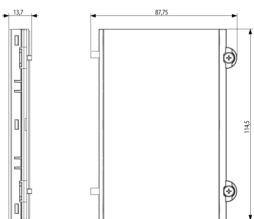

Shared A/V components: Pixel blank front module grey

41121.01

ELVOX Door entry system / Video entry outdoor stations / Shared A/V components / Front covers

Pixel blank front module grey

Blank front module, grey

3 - Active

1 NR

• [Multilanguage instructions sheet \(5969 kb\)](#)

- [Pixel video door entry panel](#)
- [Retrofit with existing back boxes](#)
- [After Installation](#)
- [Interacting with the TAB Free](#)
- [Installation and configuration](#)

3D

- **Class group:** Communication technique
- **Class:** Mounting element for indoor station door communication
- **Material:** Aluminium

- **Colour:** Grey
- **Height:** 114,50 mm
- **Depth:** 13,70 mm

• 00. CE Marking - EU

• 43. UKCA mark - Great Britain

8013406271228
1 NR
12x9.1x1.9 [cm]
63 [g]

8013406274137
5 NR
13.3x10.2x10 [cm]
363.7 [g]

Vimar