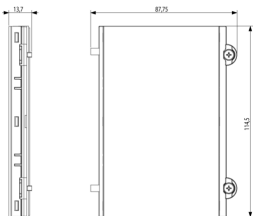

Shared A/V components: Pixel blank front module slate grey

41121.02

ELVOX Door entry system / Video entry outdoor stations / Shared A/V components / Front covers

Pixel blank front module slate grey

Blank front module, slate grey

3 - Active

1 NR

• [Multilanguage instructions sheet \(5969 kb\)](#)

- [Pixel video door entry panel](#)
- [Retrofit with existing back boxes](#)
- [After Installation](#)
- [Interacting with the TAB Free](#)
- [Installation and configuration](#)

3D

- **Class group:** Communication technique
- **Class:** Mounting element for indoor station door communication
- **Material:** Aluminium

- **Colour:** Grey
- **Height:** 114,50 mm
- **Depth:** 13,70 mm

• 00. CE Marking - EU

• 43. UKCA mark - Great Britain

8013406271747
1 NR
12x9.1x1.9 [cm]
64 [g]

8013406271754
5 NR
13.3x10.2x10 [cm]
368.8 [g]

Vimar