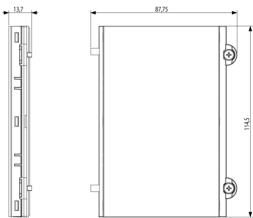

Shared A/V components: Pixel blank front module white

41121.03

ELVOX Door entry system / Video entry outdoor stations / Shared A/V components / Front covers

Pixel blank front module white

Blank front module, white

3D

- **Class group:** Communication technique
- **Class:** Mounting element for indoor station door communication
- **Material:** Aluminium

- **Colour:** White
- **Height:** 114,50 mm
- **Depth:** 13,70 mm

• 00. CE Marking - EU

• 43. UKCA mark - Great Britain

8013406271761
1 NR
12x9.1x1.9 [cm]
63.4 [g]

8013406271778
5 NR
13.3x10.2x10 [cm]
365.8 [g]

Vimar