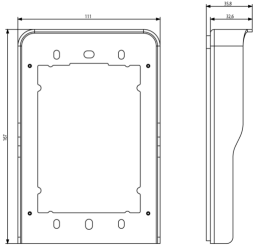

Shared A/V components: Pixel rainproof cover 1M grey

41141.01

ELVOX Door entry system / Video entry outdoor stations / Shared A/V components / Mounting frames/frames

Pixel rainproof cover 1M grey

Rainproof cover for 1 module, grey. Dimensions 110x167x35.8 mm

3 - Active

1 NR

41131.01 - Pixel frame+plate
1M grey

- [Multilanguage instructions sheet \(5969 kb\)](#)
- [Pixel video door entry panel](#)
- [Retrofit with existing back boxes](#)
- [After Installation](#)
- [Interacting with the TAB Free](#)
- [Installation and configuration](#)

3D

- **Class group:** Communication technique
- **Class:** Mounting element for indoor station door communication
- **Material:** Aluminium

- **Colour:** Grey
- **Height:** 167,00 mm
- **Depth:** 35,80 mm

• 00. CE Marking - EU

• 43. UKCA mark - Great Britain

8013406272607
1 NR
18x12x5.5 [cm]
177 [g]

Vimar