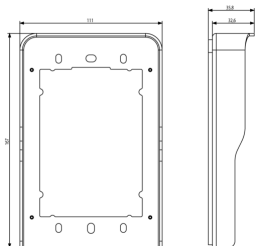

### Pixel rainproof cover 1M slate grey

Rainproof cover for 1 module, slate grey. Dimensions 110x167x35.8 mm

3 - Active

1 NR

41131.02 - Pixel frame+plate  
1M slate grey

- [Multilanguage instructions sheet \(5969 kb\)](#)
- [Pixel video door entry panel](#)
- [Retrofit with existing back boxes](#)
- [After Installation](#)
- [Interacting with the TAB Free](#)
- [Installation and configuration](#)

3D

- **Class group:** Communication technique
- **Class:** Mounting element for indoor station door communication
- **Material:** Aluminium

- **Colour:** Grey
- **Height:** 167,00 mm
- **Depth:** 35,80 mm