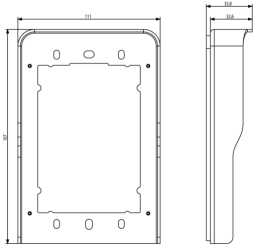

Shared A/V components: Pixel rainproof cover 1M white

41141.03

ELVOX Door entry system / Video entry outdoor stations / Shared A/V components / Mounting frames/frames

Pixel rainproof cover 1M white

Rainproof cover for 1 module, white. Dimensions 110x167x35.8 mm

3 - Active

1 NR

41131.03 - Pixel frame+plate
1M white

- [Multilanguage instructions sheet \(5969 kb\)](#)
- [Pixel video door entry panel](#)
- [Retrofit with existing back boxes](#)
- [After Installation](#)
- [Interacting with the TAB Free](#)
- [Installation and configuration](#)

3D

- **Class group:** Communication technique
- **Class:** Mounting element for indoor station door communication
- **Material:** Aluminium

- **Colour:** White
- **Height:** 167,00 mm
- **Depth:** 35,80 mm