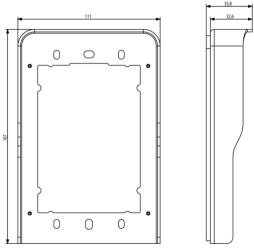

Rainproof cover for 1 module, anodized grey. Dimensions 110x167x35.8 mm

3 - Active

1 NR

41131.04 - Pixel frame+plate
1M anodized grey

• [Multilanguage instructions sheet \(5969 kb\)](#)

- [Pixel video door entry panel](#)
- [Retrofit with existing back boxes](#)
- [After Installation](#)
- [Interacting with the TAB Free](#)
- [Installation and configuration](#)

3D

- **Class group:** Communication technique
- **Class:** Mounting element for indoor station door communication
- **Material:** Aluminium

- **Colour:** Grey
- **Height:** 167,00 mm
- **Depth:** 35,80 mm

• 00. CE Marking - EU

• 43. UKCA mark - Great Britain

8013406272638
1 NR
18x12x5.5 [cm]
168.2 [g]

Vimar