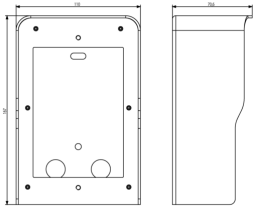

### Pixel surface box 1M slate grey

Surface mounting box with built-in rainproof cover for 1 module, slate grey.

Dimensions 110x167x70.6 mm

3 - Active

1 NR

41131.02 - Pixel frame+plate  
1M slate grey

- [Multilanguage instructions sheet \(5969 kb\)](#)
- [Pixel video door entry panel](#)

3D

- **Class group:** Communication technique
- **Class:** Accessories/spare parts for door communication
- **Suitable for:** Outdoor station

- **Mounting method:** Surface mounted
- **Material:** Aluminium
- **Colour:** Grey