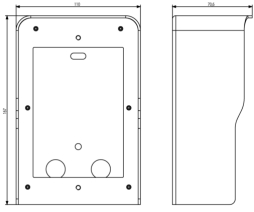

Shared A/V components: Pixel surface box 1M white

41151.03

ELVOX Door entry system / Video entry outdoor stations / Shared A/V components / Surface mounting boxes

Pixel surface box 1M white

Surface mounting box with built-in rainproof cover for 1 module, white.

Dimensions 110x167x70.6 mm

3 - Active

1 NR

41131.03 - Pixel frame+plate
1M white

- [Multilanguage instructions sheet \(5969 kb\)](#)
- [Pixel video door entry panel](#)

3D

- **Class group:** Communication technique
- **Class:** Accessories/spare parts for door communication
- **Suitable for:** Outdoor station

- **Mounting method:** Surface mounted
- **Material:** Aluminium
- **Colour:** White

• 00. CE Marking - EU

• 43. UKCA mark - Great Britain

8013406272911
1 NR
17.5x11x8 [cm]
484 [g]

Vimar