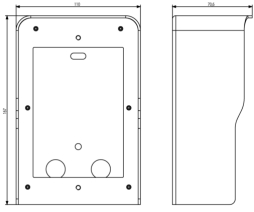

Surface mounting box with built-in rainproof cover for 1 module, anodized grey. Dimensions 110x167x70.6 mm

3 - Active

1 NR

41131.04 - Pixel frame+plate
1M anodized grey

- [Multilanguage instructions sheet \(5969 kb\)](#)
- [Pixel video door entry panel](#)

3D

- **Class group:** Communication technique
- **Class:** Accessories/spare parts for door communication
- **Suitable for:** Outdoor station

- **Mounting method:** Surface mounted
- **Material:** Aluminium
- **Colour:** Grey