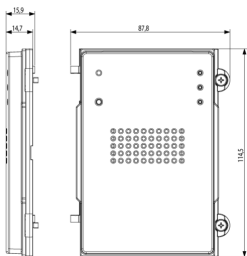

### Heavy std audio front mod.0B IK10 IP54

Standard audio front module, Pixel Heavy, for 41000 audio electronic unit, sable grey. IP54 and IK10 protection rating against knocks and atmospheric agents

3 - Active

1 NR

- [Multilanguage installer manual \(5769 kb\)](#)

3D

- **Class group:** Communication technique
- **Class:** Mounting element for indoor station door communication
- **Material:** Aluminium

- **Colour:** Grey
- **Height:** 114,50 mm
- **Depth:** 15,90 mm

8 0 1 3 4 0 6 2 7 7 2 6 8

8013406277268  
1 NR  
12x9.1x1.9 [cm]  
265 [g]

8 0 1 3 4 0 6 2 7 7 4 9 7

8013406277497  
5 NR  
13.3x10.2x10 [cm]  
1,372 [g]

Vimar