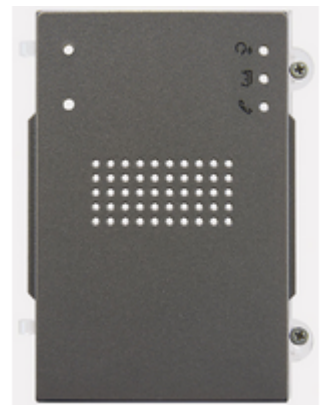

## Audio: Heavy std audio front mod.0B IK10 IP54

### 41200

ELVOX Door entry system / Video entry outdoor stations / Audio / Front covers

### Heavy std audio front mod.0B IK10 IP54

Standard audio front module, Pixel Heavy, for 41000 audio electronic unit, sable grey. IP54 and IK10 protection rating against knocks and atmospheric agents

3 - Active

1 NR

- [Multilanguage installer manual \(5769 kb\)](#)

3D

- **Class group:** Communication technique
- **Class:** Mounting element for indoor station door communication
- **Material:** Aluminium

- **Colour:** Grey
- **Height:** 114,50 mm
- **Depth:** 15,90 mm