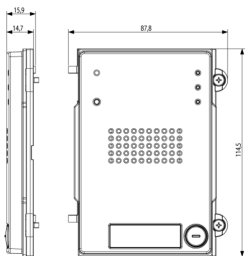

Audio: Heavy std audio front mod.1B IK10 IP54

41201

ELVOX Door entry system / Video entry outdoor stations / Audio / Front covers

Heavy std audio front mod.1B IK10 IP54

Standard audio front module with 1 call button, Pixel Heavy, for 41000 audio electronic unit, sable grey. IP54 and IK10 protection rating against knocks and atmospheric agents

3 - Active

1 NR

- [Multilanguage installer manual \(5769 kb\)](#)
- [Label printer module for entrance panels \(2191 kb\)](#)

3D

- **Class group:** Communication technique
- **Class:** Mounting element for indoor station door communication
- **Material:** Aluminium

- **Colour:** Grey
- **Height:** 114,50 mm
- **Depth:** 15,90 mm

8013406277282
1 NR
12x9.1x1.9 [cm]
262.6 [g]

8013406277480
5 NR
13.3x10.2x10 [cm]
1,363.8 [g]

Vimar