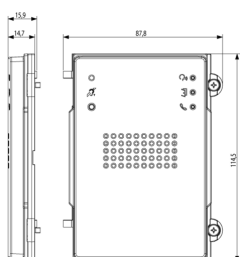

3 - Active

1 NR

- [Multilanguage installer manual \(5769 kb\)](#)

3D

- **Class group:** Communication technique
- **Class:** Mounting element for indoor station door communication
- **Material:** Aluminium

- **Colour:** Grey
- **Height:** 114,50 mm
- **Depth:** 15,90 mm

8 0 1 3 4 0 6 2 7 7 4 0 4

8013406277404
1 NR
12x9.1x1.9 [cm]
264.8 [g]

8 0 1 3 4 0 6 2 7 7 5 0 3

8013406277503
5 NR
13.3x10.2x10 [cm]
1,371.8 [g]