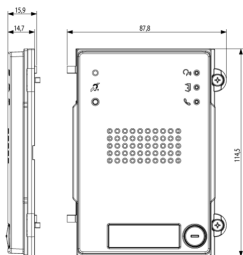

3 - Active

1 NR

- [Multilanguage installer manual \(5769 kb\)](#)
- [Label printer module for entrance panels \(2191 kb\)](#)

3D

- **Class group:** Communication technique
- **Class:** Mounting element for indoor station door communication
- **Material:** Aluminium

- **Colour:** Grey
- **Height:** 114,50 mm
- **Depth:** 15,90 mm

8013406277442  
1 NR  
12x9.1x1.9 [cm]  
264 [g]

8013406277459  
5 NR  
13.3x10.2x10 [cm]  
1,366.8 [g]

Vimar