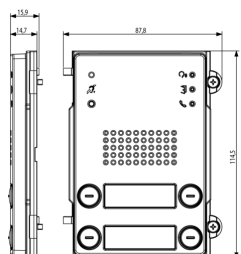

Audio: Heavy audio front mod.4B/2 IK10 IP54

41214

ELVOX Door entry system / Video entry outdoor stations / Audio / Front covers

Heavy audio front mod.4B/2 IK10 IP54

Audio front module with 4 call buttons and teleloop facility for hearing aids, Pixel Heavy, for 41001 audio and 41002 audio IN video electronic units, sable grey. IP54 protection degree for atmospheric agents and IK10 against impacts

3 - Active

1 NR

- [Multilanguage installer manual (5769 kb)](#)
- [Label printer module for entrance panels (2191 kb)](#)

3D