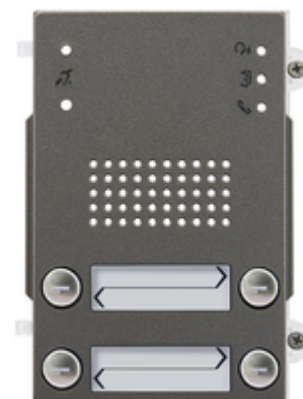

## Audio: Heavy audio front mod.4B/2 IK10 IP54

### 41214

ELVOX Door entry system / Video entry outdoor stations / Audio / Front covers

### Heavy audio front mod.4B/2 IK10 IP54

Audio front module with 4 call buttons and teleloop facility for hearing aids, Pixel Heavy, for 41001 audio and 41002 audio IN video electronic units, sable grey. IP54 protection degree for atmospheric agents and IK10 against impacts

3 - Active

1 NR

- [Multilanguage installer manual \(5769 kb\)](#)
- [Label printer module for entrance panels \(2191 kb\)](#)

3D

- **Class group:** Communication technique
- **Class:** Mounting element for indoor station door communication
- **Material:** Aluminium