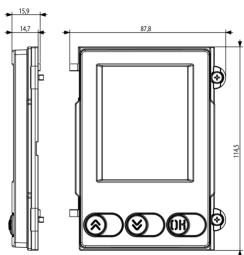

### Heavy display front module IK09 IP54

Display front module, Pixel Heavy, for 41018 electronic unit, sable grey. IP54 and IK10 protection rating against knocks and atmospheric agents

3 - Active

1 NR

- [Multilanguage installer manual \(5769 kb\)](#)

3D

- **Class group:** Communication technique
- **Class:** Mounting element for indoor station door communication
- **Material:** Aluminium

- **Colour:** Grey
- **Height:** 114,50 mm
- **Depth:** 15,90 mm

8 0 1 3 4 0 6 2 7 7 3 2 9

8013406277329  
1 NR  
12x9.1x1.9 [cm]  
201 [g]

8 0 1 3 4 0 6 2 7 7 3 3 6

8013406277336  
5 NR  
13.3x10.2x10 [cm]  
1,055.2 [g]

Vimar