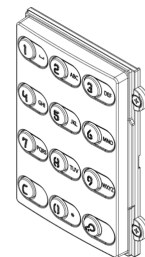

Shared A/V components: Heavy keypad front module IK09 IP54

41219

ELVOX Door entry system / Video entry outdoor stations / Shared A/V components / Front covers

Heavy keypad front module IK09 IP54

Keypad front module, Pixel Heavy, for 41019 or 41020 electronic units, sable grey. IP54 and IK09 protection rating against knocks and atmospheric agents

3 - Active

1 NR

- [Multilanguage installer manual \(5769 kb\)](#)

3D

- **Class group:** Communication technique
- **Class:** Mounting element for indoor station door communication
- **Material:** Aluminium

- **Colour:** Grey
- **Height:** 114,50 mm
- **Depth:** 15,90 mm

8 0 1 3 4 0 6 2 7 7 2 4 4

8013406277244
1 NR
12x9.1x1.9 [cm]
267.2 [g]

8 0 1 3 4 0 6 2 7 7 2 5 1

8013406277251
5 NR
13.3x10.2x10 [cm]
1,387.4 [g]