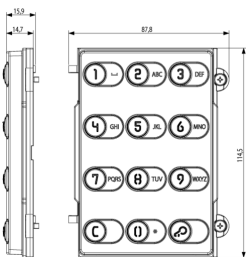

Shared A/V components: Heavy keypad front module IK09 IP54

41219

ELVOX Door entry system / Video entry outdoor stations / Shared A/V components / Front covers

Heavy keypad front module IK09 IP54

Keypad front module, Pixel Heavy, for 41019 or 41020 electronic units, sable grey. IP54 and IK09 protection rating against knocks and atmospheric agents

3 - Active

1 NR

- [Multilanguage installer manual \(5769 kb\)](#)

3D

- **Class group:** Communication technique
- **Class:** Mounting element for indoor station door communication
- **Material:** Aluminium

- **Colour:** Grey
- **Height:** 114,50 mm
- **Depth:** 15,90 mm

8 0 1 3 4 0 6 2 7 7 2 4 4

8013406277244
1 NR
12x9.1x1.9 [cm]
267.2 [g]

8 0 1 3 4 0 6 2 7 7 2 5 1

8013406277251
5 NR
13.3x10.2x10 [cm]
1,387.4 [g]