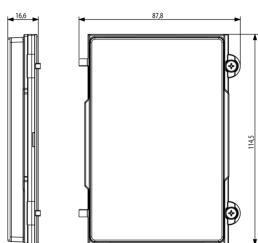

### Heavy blank front module IK10 IP54

Blank front module, Pixel Heavy, sable grey. IP54 and IK10 protection rating against knocks and atmospheric agents

3 - Active

1 NR

- [Multilanguage installer manual \(5769 kb\)](#)

3D

- **Class group:** Communication technique
- **Class:** Mounting element for indoor station door communication
- **Material:** Aluminium

- **Colour:** Grey
- **Height:** 114,50 mm
- **Depth:** 15,90 mm

8 0 1 3 4 0 6 2 7 7 2 2 0

8013406277220  
1 NR  
12x9.1x1.9 [cm]  
191.8 [g]

8 0 1 3 4 0 6 2 7 7 2 3 7

8013406277237  
5 NR  
13.3x10.2x10 [cm]  
1,007.6 [g]

Vimar