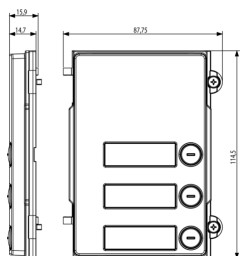

### Heavy 3-button front module IK10 IP54

3-button front module, Pixel heavy, for 41010 electronic unit, sable grey. IP54 and IK10 protection rating against knocks and atmospheric agents

3 - Active

1 NR

- [Multilanguage installer manual \(5769 kb\)](#)
- [Label printer module for entrance panels \(2191 kb\)](#)

3D

- **Class group:** Communication technique
- **Class:** Mounting element for indoor station door communication
- **Material:** Aluminium

- **Colour:** Grey
- **Height:** 114,50 mm
- **Depth:** 15,90 mm

8 0 1 3 4 0 6 2 7 7 1 8 3

8013406277183  
1 NR  
12x9.1x1.9 [cm]  
220 [g]

8 0 1 3 4 0 6 2 7 7 1 9 0

8013406277190  
5 NR  
13.3x10.2x10 [cm]  
1,151.4 [g]

Vimar