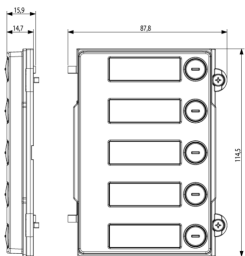

Shared A/V components: Heavy 5-button front module IK10 IP54

41225

ELVOX Door entry system / Video entry outdoor stations / Shared A/V components / Front covers

Heavy 5-button front module IK10 IP54

5-button front module, Pixel heavy, for 41010 electronic unit, sable grey. IP54 and IK10 protection rating against knocks and atmospheric agents

3 - Active

1 NR

- [Multilanguage installer manual \(5769 kb\)](#)
- [Label printer module for entrance panels \(2191 kb\)](#)

3D

- **Class group:** Communication technique
- **Class:** Mounting element for indoor station door communication
- **Material:** Aluminium

- **Colour:** Grey
- **Height:** 114,50 mm
- **Depth:** 15,90 mm

8 0 1 3 4 0 6 2 7 7 1 6 9

8013406277169
1 NR
12x9.1x1.9 [cm]
216.4 [g]

8 0 1 3 4 0 6 2 7 7 1 7 6

8013406277176
5 NR
13.3x10.2x10 [cm]
1,131.2 [g]