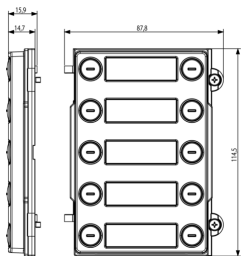

Shared A/V components: Heavy 10-button/2 front module IK10 IP54

41230

ELVOX Door entry system / Video entry outdoor stations / Shared A/V components / Front covers

Heavy 10-button/2 front module IK10 IP54

10-button on 2 rows front module, Pixel heavy, for 41010 electronic unit, sable grey. IP54 and IK10 protection rating against knocks and atmospheric agents

3 - Active

1 NR

- [Multilanguage installer manual \(5769 kb\)](#)
- [Label printer module for entrance panels \(2191 kb\)](#)

3D

- **Class group:** Communication technique
- **Class:** Mounting element for indoor station door communication
- **Material:** Aluminium

- **Colour:** Grey
- **Height:** 114,50 mm
- **Depth:** 15,90 mm

8013406277145
1 NR
12x9.1x1.9 [cm]
210.4 [g]

8013406277152
5 NR
13.3x10.2x10 [cm]
1,101.8 [g]

Vimar