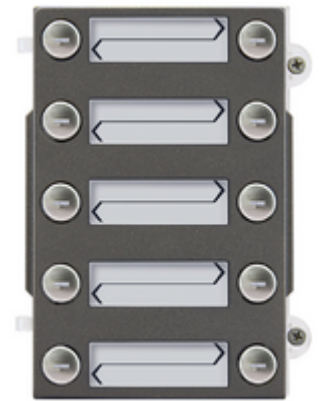

Shared A/V components: Heavy 10-button/2 front module IK10 IP54

41230

ELVOX Door entry system / Video entry outdoor stations / Shared A/V components / Front covers

Heavy 10-button/2 front module IK10 IP54

10-button on 2 rows front module, Pixel heavy, for 41010 electronic unit, sable grey. IP54 and IK10 protection rating against knocks and atmospheric agents

3 - Active

1 NR

- [Multilanguage installer manual \(5769 kb\)](#)
- [Label printer module for entrance panels \(2191 kb\)](#)

3D

- **Class group:** Communication technique
- **Class:** Mounting element for indoor station door communication
- **Material:** Aluminium

- **Colour:** Grey
- **Height:** 114,50 mm
- **Depth:** 15,90 mm