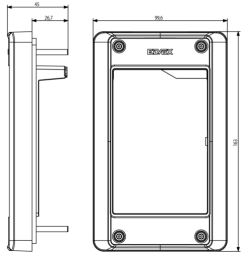

### Heavy frame+plate 1M

Mounting frame with cover plate, Pixel Heavy, 1 module, sable grey

3 - Active

1 NR

40291 - Tearproof flush-mount box 1M

41251 - Surf. mount.box 1M Pixel Heavy

- [Multilanguage installer manual \(5769 kb\)](#)

3D

- **Class group:** Communication technique
- **Class:** Mounting element for indoor station door communication
- **Material:** Aluminium

- **Colour:** Grey
- **Height:** 163,00 mm
- **Depth:** 45,00 mm