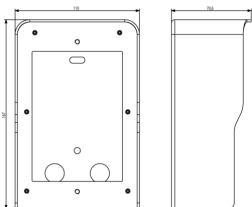

Shared A/V components: Surf. mount.box 1M Pixel Heavy

41251

ELVOX Door entry system / Video entry outdoor stations / Shared A/V components / Surface mounting boxes

Surf. mount.box 1M Pixel Heavy

Surface mounting box with built-in rainproof cover for 1 Pixel Heavy module.

Dimensions 110x167x70.6 mm

3 - Active

1 NR

41231 - Heavy frame+plate
1M

3D

- **Class group:** Communication technique
- **Class:** Accessories/spare parts for door communication
- **Suitable for:** Outdoor station

- **Mounting method:** Surface mounted
- **Material:** Aluminium
- **Colour:** Grey

8007352705821
1 NR
17.5x11.5x7.8 [cm]
1,152 [g]

Vimar