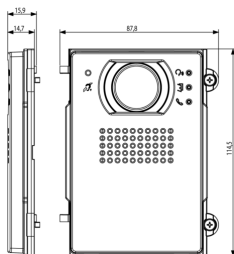

Video: Heavy teleloop A/V frontmod.0B IK10 IP54

41270

ELVOX Door entry system / Video entry outdoor stations / Video / Front covers

Heavy teleloop A/V frontmod.0B IK10 IP54

Audio/video front module with teleloop symbol for hearing aid function, Pixel Heavy, for 41005 and 41006.1 audio/video electronic unit, sable grey. IP54 protection degree for atmospheric agents and IK10 against impacts

3 - Active

1 NR

- [Multilanguage installer manual \(5769 kb\)](#)

3D

- **Class group:** Communication technique
- **Class:** Mounting element for indoor station door communication
- **Material:** Aluminium

- **Colour:** Grey
- **Height:** 114,50 mm
- **Depth:** 15,90 mm

8 0 1 3 4 0 6 2 7 7 0 1 5

8013406277015
1 NR
12.9x9.4x1.8 [cm]
243.2 [g]

8 0 1 3 4 0 6 2 7 7 0 2 2

8013406277022
5 NR
13.3x10.2x10 [cm]
1,265.4 [g]