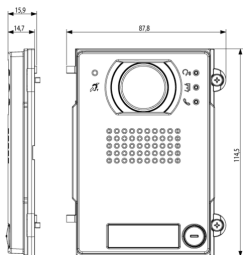

Video: Heavy teleloop A/V frontmod.1B IK10 IP54

41271

ELVOX Door entry system / Video entry outdoor stations / Video / Front covers

Heavy teleloop A/V frontmod.1B IK10 IP54

1-button audio/video front module with teleloop symbol for hearing aid function, Pixel Heavy, for 41005 and 41006.1 audio/video electronic unit, sable grey. IP54 protection degree for atmospheric agents and IK10 against impacts

3 - Active

1 NR

- [Multilanguage installer manual \(5769 kb\)](#)
- [Label printer module for entrance panels \(2191 kb\)](#)

3D

- **Class group:** Communication technique
- **Class:** Mounting element for indoor station door communication
- **Material:** Aluminium

- **Colour:** Grey
- **Height:** 114,50 mm
- **Depth:** 15,90 mm

8013406276995
1 NR
12.9x9.4x1.8 [cm]
228.4 [g]

8013406277008
5 NR
13.3x10.2x10 [cm]
1,253 [g]

Vimar