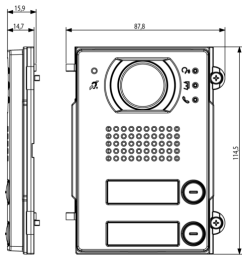

3 - Active

1 NR

- [Multilanguage installer manual \(5769 kb\)](#)
- [Label printer module for entrance panels \(2191 kb\)](#)

3D

- **Class group:** Communication technique
- **Class:** Mounting element for indoor station door communication
- **Material:** Aluminium

- **Colour:** Grey
- **Height:** 114,50 mm
- **Depth:** 15,90 mm

8013406276971  
1 NR  
12.9x9.4x1.8 [cm]  
238.6 [g]

8013406276988  
5 NR  
13.3x10.2x10 [cm]  
1,240.2 [g]

Vimar