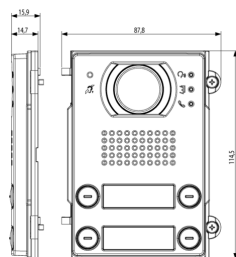

### Heavy teleloop A/V frontmod.4B/2IK10IP54

4 (2+2)-button audio/video front module with teleloop symbol for hearing aid function, Pixel Heavy, for 41005 and 41006.1 audio/video electronic unit, sable grey. IP54 protection degree for atmospheric agents and IK10 against impacts

3 - Active

1 NR

- [Multilanguage installer manual \(5769 kb\)](#)
- [Label printer module for entrance panels \(2191 kb\)](#)

3D

- **Class group:** Communication technique
- **Class:** Mounting element for indoor station door communication
- **Material:** Aluminium

- **Colour:** Grey
- **Height:** 114,50 mm
- **Depth:** 15,90 mm

8013406276711  
1 NR  
12x9.1x1.9 [cm]  
235.8 [g]

8013406276728  
5 NR  
13.3x10.2x10 [cm]  
1,226 [g]

Vimar