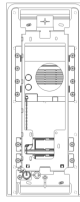

Audio: Plate Steely 2F+ audio 2-butt. steel

41502

ELVOX Door entry system / Video entry outdoor stations / Audio / Audio cover plates

Plate Steely 2F+ audio 2-butt. steel

Plate Steely 2F+ audio 2-butt. steel

3 - Active

1 NR

41582 - Adaptor Flat plate
2M stainless steel

- [Multilanguage installer manual \(4444 kb\)](#)
- [Label printer module for entrance panels \(881 kb\)](#)

3D

- **Class group:** Communication technique
- **Class:** Mounting element for indoor station door communication
- **Material:** Stainless steel

- **Colour:** Silver
- **Height:** 299,50 mm
- **Depth:** 6,20 mm

- 00. CE Marking - EU
- 43. UKCA mark - Great Britain

- 99. WEEE Directive ([download](#))

8013406309792
1 NR
12.4x34.2x6.6 [cm]
1,162.9 [g]