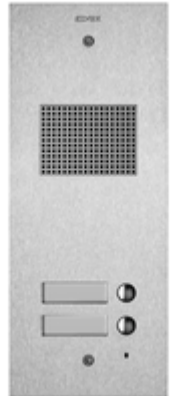

Audio: Plate Steely 2F+ audio 2-butt. steel

41502

ELVOX Door entry system / Video entry outdoor stations / Audio / Audio cover plates

Plate Steely 2F+ audio 2-butt. steel

Plate Steely 2F+ audio 2-butt. steel

3 - Active

1 NR

41582 - Adaptor Flat plate
2M stainless steel

- [Multilanguage installer manual \(4444 kb\)](#)
- [Label printer module for entrance panels \(881 kb\)](#)

3D

- **Class group:** Communication technique
- **Class:** Mounting element for indoor station door communication
- **Material:** Stainless steel

- **Colour:** Silver
- **Height:** 299,50 mm
- **Depth:** 6,20 mm

- 00. CE Marking - EU
- 43. UKCA mark - Great Britain

- 99. WEEE Directive ([download](#))

8013406309792
1 NR
12.4x34.2x6.6 [cm]
1,162.9 [g]