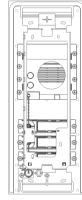

## Audio: Plate Steely 2F+ audio 3-butt. steel

---

### Plate Steely 2F+ audio 3-butt. steel

Plate Steely 2F+ audio 3-butt. steel

3 - Active

1 NR

41582 - Adaptor Flat plate  
2M stainless steel

- [Multilanguage installer manual \(4444 kb\)](#)
- [Label printer module for entrance panels \(881 kb\)](#)

3D

- **Class group:** Communication technique
- **Class:** Mounting element for indoor station door communication
- **Material:** Stainless steel

- **Colour:** Silver
- **Height:** 299,50 mm
- **Depth:** 6,20 mm