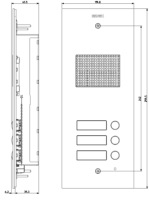

### Plate Steely 2F+ audio 3-butt. steel

Plate Steely 2F+ audio 3-butt. steel

3 - Active

1 NR

41582 - Adaptor Flat plate  
2M stainless steel

- [Multilanguage installer manual \(4444 kb\)](#)
- [Label printer module for entrance panels \(881 kb\)](#)

3D

- **Class group:** Communication technique
- **Class:** Mounting element for indoor station door communication
- **Material:** Stainless steel

- **Colour:** Silver
- **Height:** 299,50 mm
- **Depth:** 6,20 mm