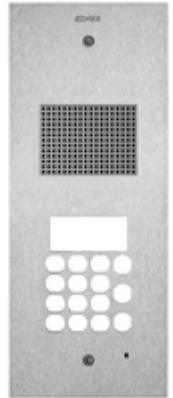

## Audio: Plate Steely 2F+ audio+keypad steel

---

### 41540

ELVOX Door entry system / Video entry outdoor stations / Audio / Audio cover plates

### Plate Steely 2F+ audio+keypad steel

Plate Steely 2F+ audio+keypad steel

3 - Active

1 NR

41582 - Adaptor Flat plate  
2M stainless steel

- [Multilanguage installer manual \(4444 kb\)](#)
- [Label printer module for entrance panels \(881 kb\)](#)

3D

- **Class group:** Communication technique
- **Class:** Mounting element for indoor station door communication
- **Material:** Stainless steel

- **Colour:** Silver
- **Height:** 299,50 mm
- **Depth:** 4,20 mm