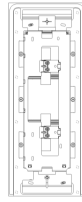

### 41542

ELVOX Door entry system / Video entry outdoor stations / Shared A/V components / Additional cover plates

### Plate Steely 2F+ cards steel

Plate Steely 2F+ cards steel

3 - Active

1 NR

41582 - Adaptor Flat plate  
2M stainless steel

- [Multilanguage installer manual \(4444 kb\)](#)

3D

- **Class group:** Communication technique
- **Class:** Mounting element for indoor station door communication
- **Material:** Stainless steel

- **Colour:** Silver
- **Height:** 299,50 mm
- **Depth:** 4,20 mm

- 00. CE Marking - EU
- 43. UKCA mark - Great Britain

- 99. WEEE Directive ([download](#))

8013406310125  
1 NR  
12.4x34.2x6.6 [cm]  
1,084.6 [g]