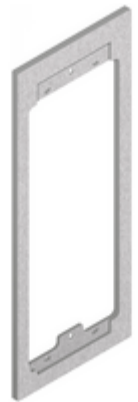

Shared A/V components: Adaptor box 9192 steel

41586

ELVOX Door entry system / Video entry outdoor stations / Shared A/V components / A/V accessories

Adaptor box 9192 steel

Adaptor for Steely cover plate for 2-module flush mounting box 9192, stainless steel

3 - Active

1 NR

9192 - Back box for entrance panels, 2 modules

- [Multilanguage installer manual \(4444 kb\)](#)
- [Label printer module for entrance panels \(881 kb\)](#)

3D

- **Class group:** Communication technique
- **Class:** Mounting element for indoor station door communication
- **Material:** Stainless steel

- **Colour:** Grey
- **Height:** 299,50 mm
- **Depth:** 6,00 mm

8013406311795
1 NR
29.95x11.98x0.6 [cm]
300.75 [g]

8013406311801
3 NR
34.5x12.8x6.8 [cm]
1,032.1 [g]

Vimar