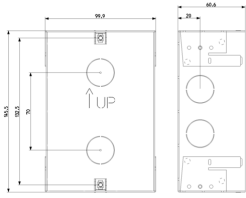

### Flush-box for Flat 1M

1-module flush mounting box in zinc-plated steel for Patavium and Steely entrance panels

3 - Active

1 NR

41581 - Adaptor Flat plate  
1M stainless steel

41595 - Steely plate  
customizable stainless steel

3D

- **Class group:** Communication technique
- **Class:** Mounting element for indoor station door communication
- **Material:** Stainless steel

- **Colour:** Grey
- **Depth:** 60,60 mm

8013406311870  
1 NR  
14.8x10x6 [cm]  
378 [g]