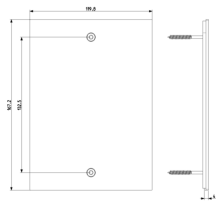

Customisable 1-module cover plate, Steely, stainless steel

3 - Active

1 NR

41591 - Flush-box for Flat
1M

41581 - Adaptor Flat plate
1M stainless steel

- [Multilanguage installer manual \(4444 kb\)](#)
- [Label printer module for entrance panels \(881 kb\)](#)

3D

- **Class group:** Communication technique
- **Class:** Mounting element for indoor station door communication
- **Material:** Stainless steel

- **Colour:** Silver
- **Height:** 167,20 mm
- **Depth:** 4,00 mm