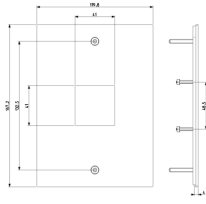

### Steely plate 4x4-reader-hole stain.steel

1-module cover plate with 40 x 40 mm hole, Steely, stainless steel

3 - Active

1 NR

41591 - Flush-box for Flat  
1M

41581 - Adaptor Flat plate  
1M stainless steel

- [Multilanguage installer manual \(4444 kb\)](#)
- [Label printer module for entrance panels \(881 kb\)](#)

3D

- **Class group:** Communication technique
- **Class:** Mounting element for indoor station door communication
- **Material:** Stainless steel

- **Colour:** Silver
- **Height:** 167,20 mm
- **Depth:** 4,00 mm

8013406311894  
1 NR  
34.2x12.2x6.6 [cm]  
1,200.4 [g]

Vimar