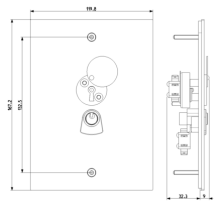

Shared A/V components: Steely plate key stain.steel

41597

ELVOX Door entry system / Video entry outdoor stations / Shared A/V components / Additional cover plates

Steely plate key stain.steel

1-module cover plate with 2 key-controlled locks, Steely, stainless steel

2 - Will be discontinued

1 NR

41591 - Flush-box for Flat
1M

41581 - Adaptor Flat plate
1M stainless steel

- [Multilanguage installer manual \(4444 kb\)](#)
- [Label printer module for entrance panels \(881 kb\)](#)

3D

- **Class group:** Communication technique
- **Class:** Mounting element for indoor station door communication
- **Material:** Stainless steel
- **Colour:** Silver

- **With connection block:** No
- **Height:** 167,20 mm
- **Width:** 120,00 mm
- **Depth:** 9,00 mm