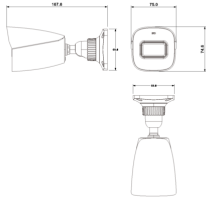

IP: IP Bullet cam 5Mpx -2,8mm Mic A.V.

4621.028EA

Safety / ELVOX CCTV / IP / Cameras

IP Bullet cam 5Mpx -2,8mm Mic A.V.

3 - Active

1 NR

46922.040 - IP camera contacts bracket

46917.005 - Pole bracket IP cams

- [Multilanguage instructions sheet \(642 kb\)](#)
- [IP camera management - Installer manual \(14979 kb\)](#)
- [Video Analysis Configuration on IP cam. \(9120 kb\)](#)

- [SW_DiskCalculator_TVCC_EN_REL-01.00_20170419.zip](#)
- [SW_IPTOOL_TVCC_EN_REL-01.00_20170419.zip](#)

3D

- **Class group:** Alarm installations, emergency call and signalling
- **Class:** Camera for surveillance system
- **Model:** Standard (Fixed)
- **Mounting method:** Wall/ceiling
- **Scope of application:** Universal
- **Transmission:** Other
- **Protocol:** TCP/IP
- **Power over Ethernet (PoE):** 802.3 af (PoE)
- **Picture system:** PAL
- **Property picture system:** Colour
- **Focal size:** 0,00 - 2,80 mm
- **Colour:** White
- **Wireless:** No
- **Type of interface:** Wi-Fi
- **Number of pixels (Megapixel):** 5
- **Memory capacity:** 256
- **With lens:** Yes
- **With IR lamp:** Yes
- **Max. infrared reach:** 30 m
- **Number of digital inputs:** 0
- **Number of digital outputs:** 0
- **Number of audio inputs:** 1
- **Number of audio outputs:** 0
- **Vandal proof:** No
- **Impact strength:** None
- **With video motion detector:** Yes
- **Degree of protection (IP):** IP67
- **Horizontal field of view:** 0,00 - 110,00
- **Power consumption:** 450,00 W
- **Supply voltage:** 12,00 - 12,01 V
- **Voltage type:** DC
- **Diameter:** 7.500,00 mm
- **Height:** 75,00 mm
- **Width:** 7.500,00 mm
- **Depth:** 168,00 mm
- **Compatible with Apple HomeKit:** No
- **Compatible with Google Assistant:** No
- **Compatible with Amazon Alexa:** No
- **IFTTT support available:** No
- **ONVIF-compliant:** Yes
- 00. CE Marking - EU
- 37. Marking - Morocco
- 45. NDAA compliant
- 46. UK PSTI compliance ([download](#))
- 99. WEEE Directive ([download](#))