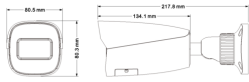

## IP: IP IR Bullet cam 2Mpx -2,8-12mm A.V.

---

**4621.2812BA**

Safety / ELVOX CCTV / IP / Cameras

**IP IR Bullet cam 2Mpx -2,8-12mm A.V.**

3 - Active

1 NR

46922.040 - IP camera contacts bracket

46917.005 - Pole bracket IP cams

- [Multilanguage instructions sheet \(1593 kb\)](#)
- [IP camera management - Installer manual \(14979 kb\)](#)
- [Video Analysis Configuration on IP cam. \(9120 kb\)](#)
  
- [SW\\_DiskCalculator\\_TVCC\\_EN\\_REL-01.00\\_20170419.zip](#)
- [SW\\_IPTOOL\\_TVCC\\_EN\\_REL-01.00\\_20170419.zip](#)

### 3D

- **Class group:** Alarm installations, emergency call and signalling
- **Class:** Camera for surveillance system
- **Model:** Standard (Fixed)
- **Mounting method:** Wall/ceiling
- **Scope of application:** Universal
- **Transmission:** Other
- **Protocol:** TCP/IP
- **Power over Ethernet (PoE):** 802.3 af (PoE)
- **Picture system:** PAL
- **Property picture system:** Colour
- **Focal size:** 2,80 - 12,00 mm
- **Colour:** White
- **Wireless:** No
- **Type of interface:** Wi-Fi
- **Number of pixels (Megapixel):** 2
- **Memory capacity:** 256
- **With lens:** Yes
- **With IR lamp:** Yes
- **Max. infrared reach:** 50 m
- **Number of digital inputs:** 0
- **Number of digital outputs:** 0
- **Number of audio inputs:** 1
- **Number of audio outputs:** 0
- **Vandal proof:** No
- **Impact strength:** None
- **With video motion detector:** Yes
- **Degree of protection (IP):** IP67
- **Horizontal field of view:** 3.300,00 - 10.200,00
- **Power consumption:** 700,00 W
- **Supply voltage:** 12,00 - 12,01 V
- **Voltage type:** DC
- **Diameter:** 8.100,00 mm
- **Height:** 81,00 mm
- **Width:** 8.100,00 mm
- **Depth:** 218,00 mm
- **Compatible with Apple HomeKit:** No
- **Compatible with Google Assistant:** No
- **Compatible with Amazon Alexa:** No
- **IFTTT support available:** No
- **ONVIF-compliant:** Yes
- 00. CE Marking - EU
- 37. Marking - Morocco
- 45. NDAA compliant
- 99. WEEE Directive ([download](#))