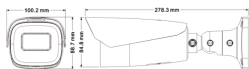

IP: IP Bullet cam - 5Mpx 2,8-12mm motor.A.V.

4621.2812EAE

Safety / ELVOX CCTV / IP / Cameras

IP Bullet cam - 5Mpx 2,8-12mm motor.A.V.

3 - Active

1 NR

46922.041 - IP camera
contacts bracket

46917.005 - Pole bracket IP
cams

- [Multilanguage instructions sheet \(762 kb\)](#)
- [IP camera management - Installer manual \(14979 kb\)](#)
- [Video Analysis Configuration on IP cam. \(9120 kb\)](#)

- [SW_DiskCalculator_TVCC_EN_REL-01.00_20170419.zip](#)
- [SW_IPTOOL_TVCC_EN_REL-01.00_20170419.zip](#)

3D

- **Class group:** Alarm installations, emergency call and signalling
- **Class:** Camera for surveillance system
- **Model:** Standard (Fixed)
- **Mounting method:** Wall/ceiling
- **Scope of application:** Universal
- **Transmission:** Other
- **Protocol:** TCP/IP
- **Power over Ethernet (PoE):** 802.3 af (PoE)
- **Picture system:** PAL
- **Property picture system:** Colour
- **Focal size:** 2,80 - 12,00 mm
- **Colour:** White
- **Wireless:** No
- **Type of interface:** Other
- **Number of pixels (Megapixel):** 5
- **Memory capacity:** 256
- **With lens:** Yes
- **With IR lamp:** Yes
- **Max. infrared reach:** 70 m
- **Number of digital inputs:** 1
- **Number of digital outputs:** 1
- **Number of audio inputs:** 1
- **Number of audio outputs:** 1
- **Vandal proof:** No
- **Impact strength:** None
- **With video motion detector:** Yes
- **Degree of protection (IP):** IP67
- **Horizontal field of view:** 3.000,00 - 9.500,00
- **Power consumption:** 840,00 W
- **Supply voltage:** 12,00 - 12,01 V
- **Voltage type:** DC
- **Diameter:** 10.000,00 mm
- **Height:** 89,00 mm
- **Width:** 10.000,00 mm
- **Depth:** 280,00 mm
- **Compatible with Apple HomeKit:** No
- **Compatible with Google Assistant:** No
- **Compatible with Amazon Alexa:** No
- **IFTTT support available:** No
- **ONVIF-compliant:** Yes
- 00. CE Marking - EU
- 37. Marking - Morocco
- 45. NDAA compliant
- 99. WEEE Directive ([download](#))