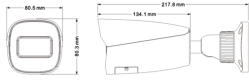

IP: IP Bullet cam 8Mpx -2,8-12mm A.V.

4621.2812FMA

Safety / ELVOX CCTV / IP / Cameras

IP Bullet cam 8Mpx -2,8-12mm A.V.

3 - Active

1 NR

46922.040 - IP camera
contacts bracket

46917.005 - Pole bracket IP
cams

- [Multilanguage instructions sheet \(840 kb\)](#)
- [IP camera management - Installer manual \(14979 kb\)](#)
- [Video Analysis Configuration on IP cam. \(9120 kb\)](#)

- [SW_DiskCalculator_TVCC_EN_REL-01.00_20170419.zip](#)
- [SW_IPTOOL_TVCC_EN_REL-01.00_20170419.zip](#)

3D

- **Class group:** Alarm installations, emergency call and signalling
- **Class:** Camera for surveillance system
- **Model:** Standard (Fixed)
- **Mounting method:** Wall/ceiling
- **Scope of application:** Universal
- **Transmission:** Other
- **Protocol:** TCP/IP
- **Power over Ethernet (PoE):** 802.3 af (PoE)
- **Picture system:** PAL
- **Property picture system:** Colour
- **Focal size:** 2,80 - 12,00 mm
- **Colour:** White
- **Wireless:** No
- **Type of interface:** Wi-Fi
- **Number of pixels (Megapixel):** 8
- **Memory capacity:** 256
- **With lens:** Yes
- **With IR lamp:** Yes
- **Max. infrared reach:** 50 m
- **Number of digital inputs:** 0
- **Number of digital outputs:** 0
- **Number of audio inputs:** 1
- **Number of audio outputs:** 0
- **Vandal proof:** No
- **Impact strength:** None
- **With video motion detector:** Yes
- **Degree of protection (IP):** IP67
- **Horizontal field of view:** 3.200,00 - 10.200,00
- **Power consumption:** 720,00 W
- **Supply voltage:** 12,00 - 12,01 V
- **Voltage type:** DC
- **Diameter:** 8.100,00 mm
- **Height:** 81,00 mm
- **Width:** 8.100,00 mm
- **Depth:** 218,00 mm
- **Compatible with Apple HomeKit:** No
- **Compatible with Google Assistant:** No
- **Compatible with Amazon Alexa:** No
- **IFTTT support available:** No
- **ONVIF-compliant:** Yes
- 00. CE Marking - EU
- 37. Marking - Morocco
- 45. NDAA compliant
- 99. WEEE Directive ([download](#))