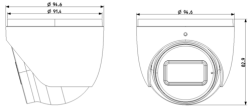

IP: IP IR Dome cam - 2Mpx 2,8mm Mic A.V.

4622.028BA

Safety / ELVOX CCTV / IP / Cameras

IP IR Dome cam - 2Mpx 2,8mm Mic A.V.

3 - Active

1 NR

46922.040 - IP camera
contacts bracket

- [Multilanguage instructions sheet \(5352 kb\)](#)
- [IP camera management - Installer manual \(14979 kb\)](#)
- [Video Analysis Configuration on IP cam. \(9120 kb\)](#)

- [SW_DiskCalculator_TVCC_EN_REL-01.00_20170419.zip](#)
- [SW_IPTOOL_TVCC_EN_REL-01.00_20170419.zip](#)

3D

- **Class group:** Alarm installations, emergency call and signalling
- **Class:** Camera for surveillance system
- **Model:** Standard (Fixed)
- **Mounting method:** Wall/ceiling
- **Scope of application:** Universal
- **Transmission:** Other
- **Protocol:** TCP/IP
- **Power over Ethernet (PoE):** 802.3 af (PoE)
- **Picture system:** PAL
- **Property picture system:** Colour
- **Focal size:** 0,00 - 2,80 mm
- **Colour:** White
- **Wireless:** No
- **Type of interface:** Wi-Fi
- **Number of pixels (Megapixel):** 2
- **Memory capacity:** 256
- **With lens:** Yes
- **With IR lamp:** Yes
- **Max. infrared reach:** 30 m
- **Number of digital inputs:** 0
- **Number of digital outputs:** 0
- **Number of audio inputs:** 1
- **Number of audio outputs:** 0
- **Vandal proof:** No
- **Impact strength:** None
- **With video motion detector:** Yes
- **Degree of protection (IP):** IP67
- **Horizontal field of view:** 0,00 - 107,00
- **Power consumption:** 450,00 W
- **Supply voltage:** 12,00 - 12,01 V
- **Voltage type:** DC
- **Diameter:** 9.500,00 mm
- **Height:** 83,00 mm
- **Width:** 9.500,00 mm
- **Depth:** 83,00 mm
- **Compatible with Apple HomeKit:** No
- **Compatible with Google Assistant:** No
- **Compatible with Amazon Alexa:** No
- **IFTTT support available:** No
- **ONVIF-compliant:** Yes
- 00. CE Marking - EU
- 37. Marking - Morocco
- 45. NDAA compliant
- 99. WEEE Directive ([download](#))