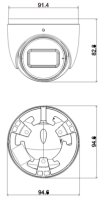

IP: IP Dome cam - 5Mpx FF 2,8mm Mic

4622.028EA

Safety / ELVOX CCTV / IP / Cameras

IP Dome cam - 5Mpx FF 2,8mm Mic

3 - Active

1 NR

46922.040 - IP camera
contacts bracket

- [Multilanguage instructions sheet \(5352 kb\)](#)
- [IP camera management - Installer manual \(14979 kb\)](#)
- [Video Analysis Configuration on IP cam. \(9120 kb\)](#)

- [SW_DiskCalculator_TVCC_EN_REL-01.00_20170419.zip](#)
- [SW_IPTOOL_TVCC_EN_REL-01.00_20170419.zip](#)

3D

- **Class group:** Alarm installations, emergency call and signalling
- **Class:** Camera for surveillance system
- **Model:** Standard (Fixed)
- **Mounting method:** Wall/ceiling
- **Scope of application:** Universal
- **Transmission:** Other
- **Protocol:** TCP/IP
- **Power over Ethernet (PoE):** 802.3 af (PoE)
- **Picture system:** PAL
- **Property picture system:** Colour
- **Focal size:** 0,00 - 2,80 mm
- **Colour:** White
- **Wireless:** No
- **Type of interface:** Wi-Fi
- **Number of pixels (Megapixel):** 5
- **Memory capacity:** 256
- **With lens:** Yes
- **With IR lamp:** Yes
- **Max. infrared reach:** 30 m
- **Number of digital inputs:** 0
- **Number of digital outputs:** 0
- **Number of audio inputs:** 1
- **Number of audio outputs:** 0
- **Vandal proof:** No
- **Impact strength:** None
- **With video motion detector:** Yes
- **Degree of protection (IP):** IP67
- **Horizontal field of view:** 0,00 - 110,00
- **Power consumption:** 450,00 W
- **Supply voltage:** 12,00 - 12,01 V
- **Voltage type:** DC
- **Diameter:** 9.500,00 mm
- **Height:** 83,00 mm
- **Width:** 9.500,00 mm
- **Depth:** 83,00 mm
- **Compatible with Apple HomeKit:** No
- **Compatible with Google Assistant:** No
- **Compatible with Amazon Alexa:** No
- **IFTTT support available:** No
- **ONVIF-compliant:** Yes
- 00. CE Marking - EU
- 37. Marking - Morocco
- 37. Marking - Morocco
- 45. NDAA compliant
- 99. WEEE Directive ([download](#))

8007352712850
1 NR
13.5x13.5x11.5 [cm]
526 [g]

Vimar