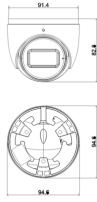

## IP: IP Dome cam 8Mpx -2,8mm Mic A.V.

---

**4622.028FSA**

Safety / ELVOX CCTV / IP / Cameras

**IP Dome cam 8Mpx -2,8mm Mic A.V.**

3 - Active

1 NR

46922.040 - IP camera  
contacts bracket

- [Multilanguage instructions sheet \(1057 kb\)](#)
- [IP camera management - Installer manual \(14979 kb\)](#)
- [Video Analysis Configuration on IP cam. \(9120 kb\)](#)
  
- [SW\\_DiskCalculator\\_TVCC\\_EN\\_REL-01.00\\_20170419.zip](#)
- [SW\\_IPTOOL\\_TVCC\\_EN\\_REL-01.00\\_20170419.zip](#)

3D

- **Class group:** Alarm installations, emergency call and signalling
- **Class:** Camera for surveillance system
- **Model:** Standard (Fixed)
- **Mounting method:** Wall/ceiling
- **Scope of application:** Universal
- **Transmission:** Other
- **Protocol:** TCP/IP
- **Power over Ethernet (PoE):** 802.3 af (PoE)
- **Picture system:** PAL
- **Property picture system:** Colour
- **Focal size:** 0,00 - 2,80 mm
- **Colour:** White
- **Wireless:** No
- **Type of interface:** Wi-Fi
- **Number of pixels (Megapixel):** 8
- **Memory capacity:** 256
- **With lens:** Yes
- **With IR lamp:** Yes
- **Max. infrared reach:** 30 m
- **Number of digital inputs:** 0
- **Number of digital outputs:** 0
- **Number of audio inputs:** 1
- **Number of audio outputs:** 0
- **Vandal proof:** No
- **Impact strength:** None
- **With video motion detector:** Yes
- **Degree of protection (IP):** IP67
- **Horizontal field of view:** 0,00 - 110,00
- **Power consumption:** 600,00 W
- **Supply voltage:** 12,00 - 12,01 V
- **Voltage type:** DC
- **Diameter:** 9.500,00 mm
- **Height:** 83,00 mm
- **Width:** 9.500,00 mm
- **Depth:** 83,00 mm
- **Compatible with Apple HomeKit:** No
- **Compatible with Google Assistant:** No
- **Compatible with Amazon Alexa:** No
- **IFTTT support available:** No
- **ONVIF-compliant:** Yes
- 00. CE Marking - EU
- 37. Marking - Morocco
- 45. NDAA compliant
- 99. WEEE Directive ([download](#))

8007352712874  
1 NR  
13.5x13.5x11.5 [cm]  
526 [g]

Vimar