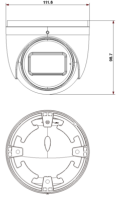

## IP: Dome IR IP 2Mpx cam - 2,8-12mm Mic A.V.

---

**4622.2812BA**

Safety / ELVOX CCTV / IP / Cameras

**Dome IR IP 2Mpx cam - 2,8-12mm Mic A.V.**

3 - Active

1 NR

46922.041 - IP camera  
contacts bracket

- [Multilanguage instructions sheet \(1393 kb\)](#)
- [IP camera management - Installer manual \(14979 kb\)](#)
- [Video Analysis Configuration on IP cam. \(9120 kb\)](#)
  
- [SW\\_DiskCalculator\\_TVCC\\_EN\\_REL-01.00\\_20170419.zip](#)
- [SW\\_IPTOOL\\_TVCC\\_EN\\_REL-01.00\\_20170419.zip](#)

3D

- **Class group:** Alarm installations, emergency call and signalling
- **Class:** Camera for surveillance system
- **Model:** Standard (Fixed)
- **Mounting method:** Wall/ceiling
- **Scope of application:** Universal
- **Transmission:** Other
- **Protocol:** TCP/IP
- **Power over Ethernet (PoE):** 802.3 af (PoE)
- **Picture system:** PAL
- **Property picture system:** Colour
- **Focal size:** 2,80 - 12,00 mm
- **Colour:** White
- **Wireless:** No
- **Type of interface:** Wi-Fi
- **Number of pixels (Megapixel):** 2
- **Memory capacity:** 256
- **With lens:** Yes
- **With IR lamp:** Yes
- **Max. infrared reach:** 50 m
- **Number of digital inputs:** 0
- **Number of digital outputs:** 0
- **Number of audio inputs:** 1
- **Number of audio outputs:** 0
- **Vandal proof:** No
- **Impact strength:** None
- **With video motion detector:** Yes
- **Degree of protection (IP):** IP67
- **Horizontal field of view:** 3.300,00 - 10.200,00
- **Power consumption:** 700,00 W
- **Supply voltage:** 12,00 - 12,01 V
- **Voltage type:** DC
- **Diameter:** 11.200,00 mm
- **Height:** 100,00 mm
- **Width:** 11.200,00 mm
- **Depth:** 100,00 mm
- **Compatible with Apple HomeKit:** No
- **Compatible with Google Assistant:** No
- **Compatible with Amazon Alexa:** No
- **IFTTT support available:** No
- **ONVIF-compliant:** Yes
- 00. CE Marking - EU
- 37. Marking - Morocco
- 45. NDAA compliant
- 99. WEEE Directive ([download](#))