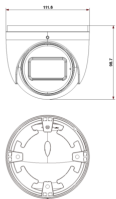

IP: IP Dome cam 5Mpx -2,8-12mm Mic A.V.

4622.2812EDT

Safety / ELVOX CCTV / IP / Cameras

IP Dome cam 5Mpx -2,8-12mm Mic A.V.

2 - Will be discontinued

1 NR

- [Multilanguage instructions sheet \(830 kb\)](#)
- [IP camera management - Installer manual \(14979 kb\)](#)
- [Video Analysis Configuration on IP cam. \(9120 kb\)](#)

- [SW_DiskCalculator_TVCC_EN_REL-01.00_20170419.zip](#)
- [SW_IPTOOL_TVCC_EN_REL-01.00_20170419.zip](#)

3D

- **Class group:** Alarm installations, emergency call and signalling
- **Class:** Camera for surveillance system
- **Model:** Standard (Fixed)
- **Mounting method:** Wall/ceiling
- **Scope of application:** Universal
- **Transmission:** Other
- **Protocol:** TCP/IP
- **Power over Ethernet (PoE):** 802.3 af (PoE)
- **Picture system:** PAL
- **Property picture system:** Colour
- **Focal size:** 2,80 - 12,00 mm
- **Colour:** White
- **Wireless:** No
- **Type of interface:** Wi-Fi
- **Number of pixels (Megapixel):** 5
- **Memory capacity:** 256
- **With lens:** Yes
- **With IR lamp:** Yes
- **Max. infrared reach:** 50 m
- **Number of digital inputs:** 1

- **Number of digital outputs:** 1
- **Number of audio inputs:** 1
- **Number of audio outputs:** 1
- **Vandal proof:** No
- **Impact strength:** None
- **With video motion detector:** Yes
- **Degree of protection (IP):** IP67
- **Horizontal field of view:** 3.000,00 - 9.500,00
- **Power consumption:** 1.100,00 W
- **Supply voltage:** 12,00 - 12,01 V
- **Voltage type:** DC
- **Diameter:** 11.200,00 mm
- **Height:** 100,00 mm
- **Width:** 11.200,00 mm
- **Depth:** 100,00 mm
- **Compatible with Apple HomeKit:** No
- **Compatible with Google Assistant:** No
- **Compatible with Amazon Alexa:** No
- **IFTTT support available:** No
- **ONVIF-compliant:** Yes