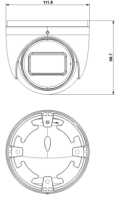

IP: IP Dome cam 5Mpx -2,8-12mm mot. Mic

4622.2812ESA

Safety / ELVOX CCTV / IP / Cameras

IP Dome cam 5Mpx -2,8-12mm mot. Mic

3 - Active

1 NR

46922.041 - IP camera
contacts bracket

- [Multilanguage instructions sheet \(1098 kb\)](#)
- [IP camera management - Installer manual \(14979 kb\)](#)
- [Video Analysis Configuration on IP cam. \(9120 kb\)](#)

- [SW_DiskCalculator_TVCC_EN_REL-01.00_20170419.zip](#)
- [SW_IPTOOL_TVCC_EN_REL-01.00_20170419.zip](#)

3D

- **Class group:** Alarm installations, emergency call and signalling
- **Class:** Camera for surveillance system
- **Model:** Standard (Fixed)
- **Mounting method:** Wall/ceiling
- **Scope of application:** Universal
- **Transmission:** Other
- **Protocol:** TCP/IP
- **Power over Ethernet (PoE):** 802.3 af (PoE)
- **Picture system:** PAL
- **Property picture system:** Colour
- **Focal size:** 2,80 - 12,00 mm
- **Colour:** White
- **Wireless:** No
- **Type of interface:** Wi-Fi
- **Number of pixels (Megapixel):** 5
- **Memory capacity:** 256
- **With lens:** Yes
- **With IR lamp:** Yes
- **Max. infrared reach:** 50 m
- **Number of digital inputs:** 0
- **Number of digital outputs:** 0
- **Number of audio inputs:** 1
- **Number of audio outputs:** 0
- **Vandal proof:** No
- **Impact strength:** None
- **With video motion detector:** Yes
- **Degree of protection (IP):** IP67
- **Horizontal field of view:** 3.600,00 - 10.000,00
- **Power consumption:** 720,00 W
- **Supply voltage:** 12,00 - 12,01 V
- **Voltage type:** DC
- **Diameter:** 11.200,00 mm
- **Height:** 100,00 mm
- **Width:** 11.200,00 mm
- **Depth:** 100,00 mm
- **Compatible with Apple HomeKit:** No
- **Compatible with Google Assistant:** No
- **Compatible with Amazon Alexa:** No
- **IFTTT support available:** No
- **ONVIF-compliant:** Yes
- 00. CE Marking - EU
- 37. Marking - Morocco
- 45. NDAA compliant
- 99. WEEE Directive ([download](#))

8007352712935
1 NR
14.5x14.5x12.5 [cm]
743.5 [g]

Vimar