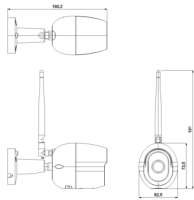

### **Bullet Wi-Fi cam - Full-HD 1080p 4mm**

Day & Night colour Wi-Fi IP Bullet camera, Full-HD resolution (2 Megapixel, 1920x1080), 4 mm fixed focus lens with 90° vision, mechanical IR filter, H264 compression(>,>) included 12 Vdc plug-in power supply unit, IR 10 m, motion detector functions and notification sending. View Product app available for Android and iOS. SD-Card up to 128GB (not included), IEEE 802.11 b / g / n 2.4 GHz Wi-Fi standard. Compatible with voice assistants. Dimensions Ø 58 x 162 mm. Weight 310 g

3 - Active

1 NR

46238.027A - Wi-Fi HD drop cam 720p 2.7mm

46239.040A - PT Wi-Fi Full-HD cam - 1080p 4mm

- [Quick Guide \(1385 kb\)](#)
- [User Manual \(5813 kb\)](#)

3D

- **Class group:** Alarm installations, emergency call and signalling
- **Class:** Camera for surveillance system
- **Model:** Standard (Fixed)
- **Mounting method:** Wall/ceiling
- **Scope of application:** Universal
- **Transmission:** Wi-Fi
- **Protocol:** TCP/IP
- **Power over Ethernet (PoE):** None
- **Picture system:** PAL
- **Property picture system:** Colour
- **Focal size:** 4,00 - 4,10 mm
- **Colour:** White
- **Wireless:** Yes
- **Type of interface:** Wi-Fi
- **Number of pixels (Megapixel):** 2
- **Memory capacity:** 128
- **With lens:** Yes
- **With IR lamp:** Yes
- **Max. infrared reach:** 10 m
- **Number of digital inputs:** 0

- **Number of digital outputs:** 0
- **Number of audio inputs:** 1
- **Number of audio outputs:** 1
- **Vandal proof:** No
- **Impact strength:** None
- **With video motion detector:** Yes
- **Degree of protection (IP):** IP65
- **Horizontal field of view:** 90,00 - 90,10
- **Power consumption:** 12,00 W
- **Supply voltage:** 0,10 - 12,01 V
- **Voltage type:** DC
- **Diameter:** 58,00 mm
- **Height:** 58,00 mm
- **Width:** 58,00 mm
- **Depth:** 162,00 mm
- **Compatible with Apple HomeKit:** No
- **Compatible with Google Assistant:** No
- **Compatible with Amazon Alexa:** No
- **IFTTT support available:** No
- **ONVIF-compliant:** Yes