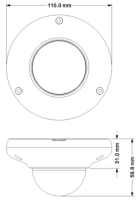

IP: IP MiniDome cam - 5Mpx FF 2,8mm Mic A.V.

4624.028EAE

Safety / ELVOX CCTV / IP / Cameras

IP MiniDome cam - 5Mpx FF 2,8mm Mic A.V.

3 - Active

1 NR

[46917.005 - Pole bracket IP
cams](#)

- [Multilanguage instructions sheet \(1861 kb\)](#)
- [IP camera management - Installer manual \(14979 kb\)](#)
- [Video Analysis Configuration on IP cam. \(9120 kb\)](#)

- [SW_DiskCalculator_TVCC_EN_REL-01.00_20170419.zip](#)
- [SW_IPTOOL_TVCC_EN_REL-01.00_20170419.zip](#)

- **Class group:** Alarm installations, emergency call and signalling
- **Class:** Camera for surveillance system
- **Model:** Standard (Fixed)
- **Mounting method:** Wall/ceiling
- **Scope of application:** Universal
- **Transmission:** Other
- **Protocol:** TCP/IP
- **Power over Ethernet (PoE):** 802.3 af (PoE)
- **Picture system:** PAL
- **Property picture system:** Colour
- **Focal size:** 0,00 - 2,80 mm
- **Colour:** White
- **Wireless:** No
- **Type of interface:** Wi-Fi
- **Number of pixels (Megapixel):** 5
- **Memory capacity:** 256
- **With lens:** Yes
- **With IR lamp:** Yes
- **Max. infrared reach:** 20 m
- **Number of digital inputs:** 0
- **Number of digital outputs:** 0
- **Number of audio inputs:** 1
- **Number of audio outputs:** 0
- **Vandal proof:** Yes
- **Impact strength:** IK10
- **With video motion detector:** Yes
- **Degree of protection (IP):** IP67
- **Horizontal field of view:** 30,00 - 95,00
- **Power consumption:** 420,00 W
- **Supply voltage:** 12,00 - 12,01 V
- **Voltage type:** DC
- **Diameter:** 11.000,00 mm
- **Height:** 60,00 mm
- **Width:** 11.000,00 mm
- **Depth:** 110,00 mm
- **Compatible with Apple HomeKit:** No
- **Compatible with Google Assistant:** No
- **Compatible with Amazon Alexa:** No
- **IFTTT support available:** No
- **ONVIF-compliant:** Yes
- 00. CE Marking - EU
- 37. Marking - Morocco
- 45. NDAA compliant
- 99. WEEE Directive ([download](#))

8007352712805
1 NR
11.5x12x8.5 [cm]
419 [g]

Vimar